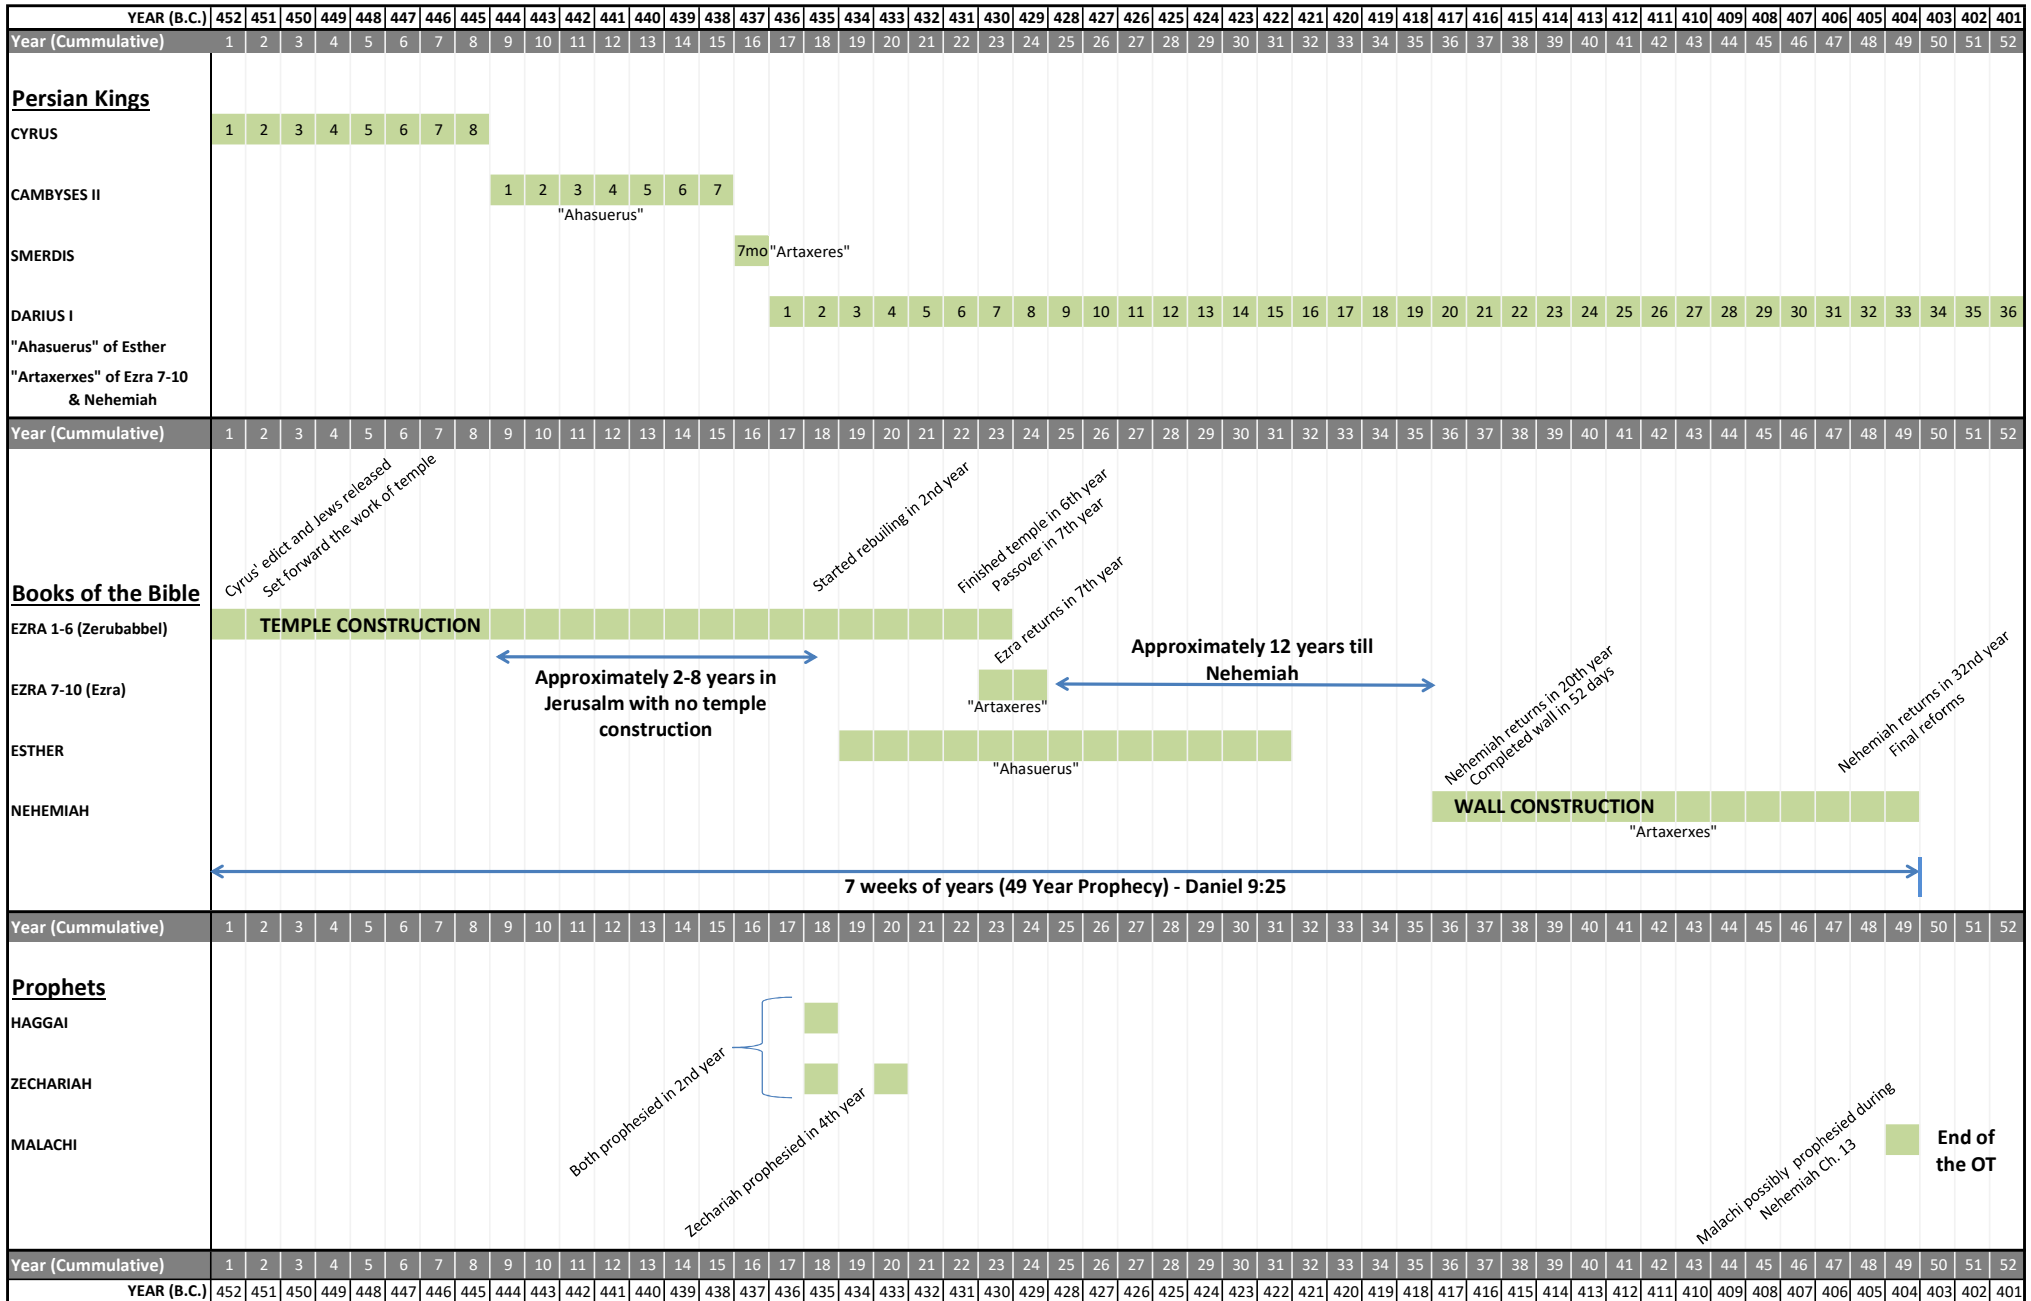

# Chronology in the Books of EZRA-NEHEMIAH-ESTHER

Note: The B.C. years are based on Ptolemy's canon, with the correction made by B. Dobra, and slight adjustment to account for 434 years to Jesus' death.